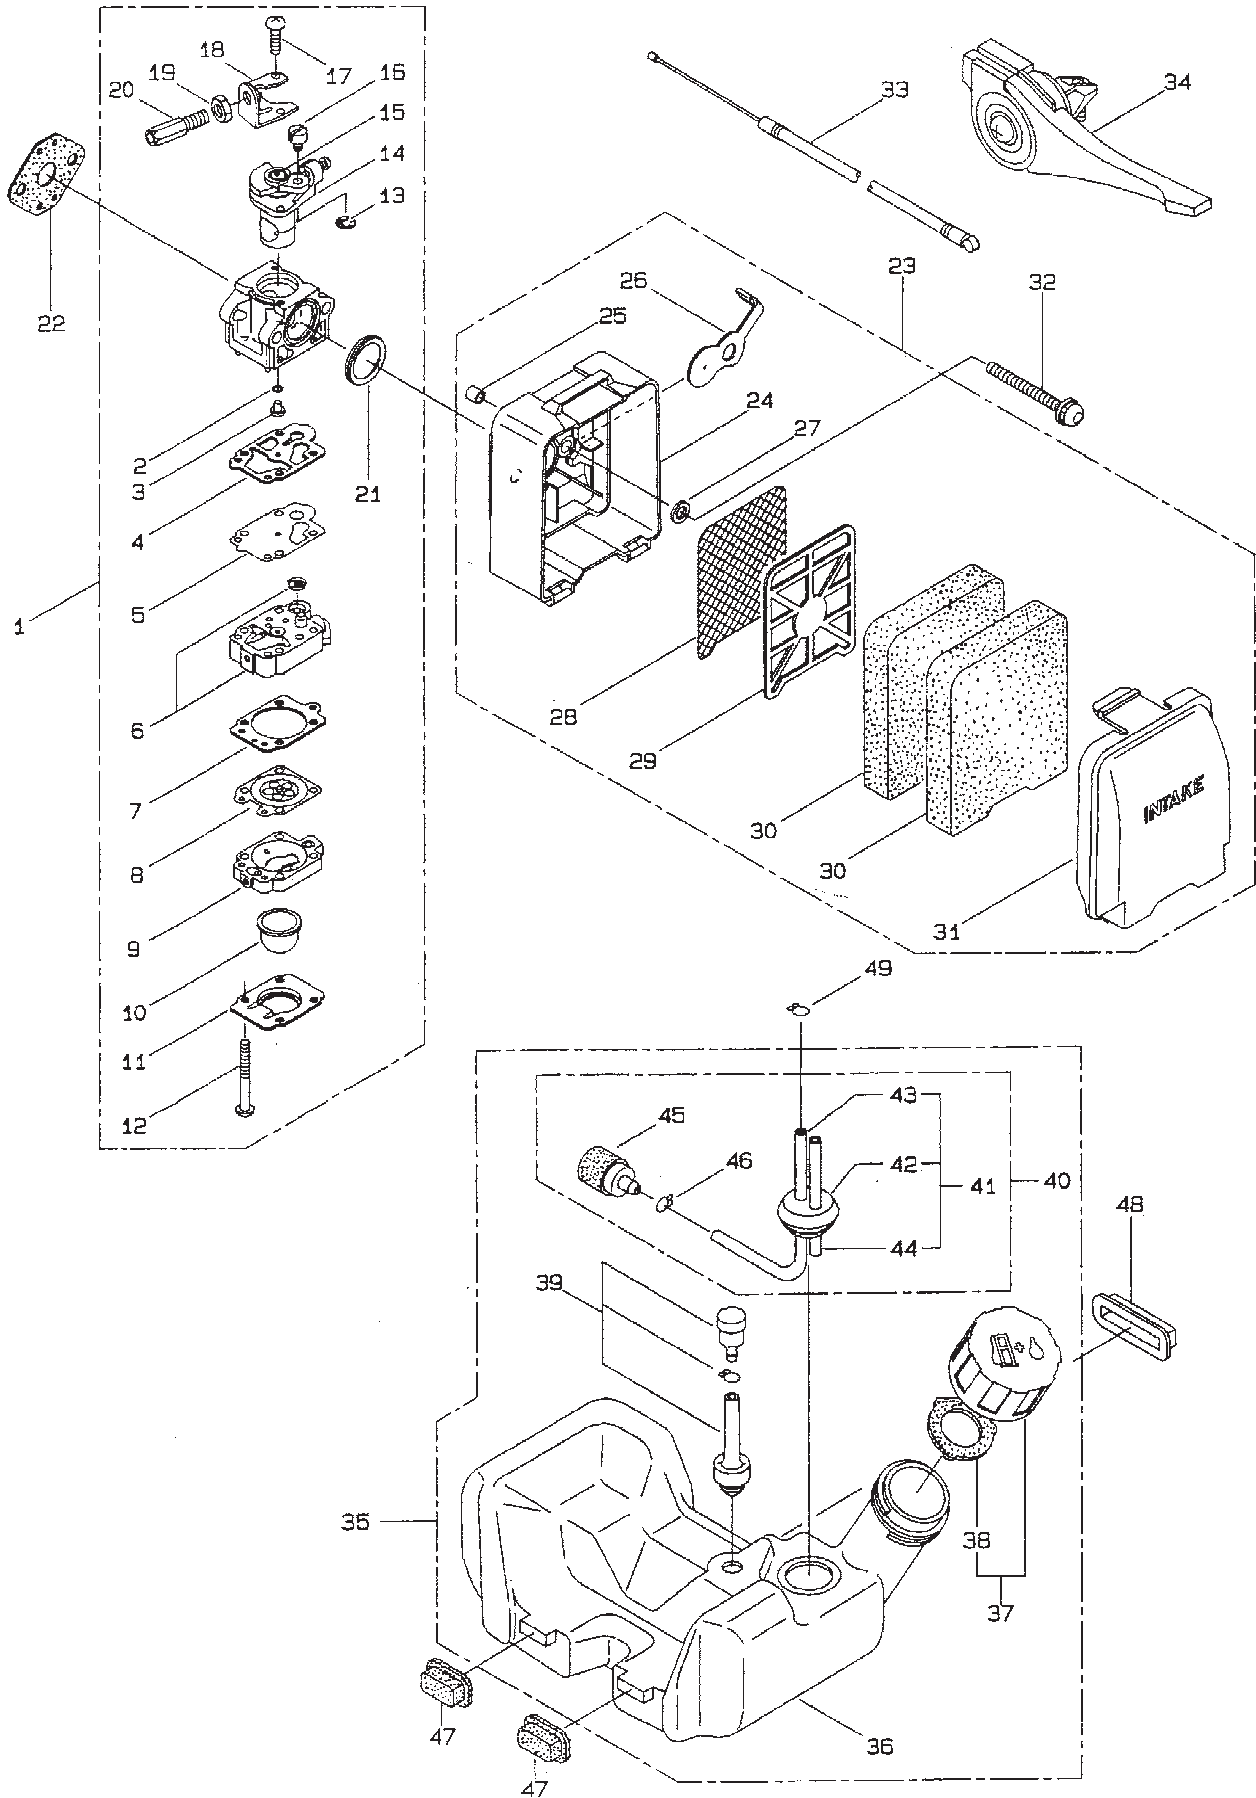

3.MP2532E2
CARBURETOR, FUEL TANK

Ref.No.	Part No.	Part Name	Q'ty	Remarks
3-1	265313	Carburetor Ass'y	1	Incl.2-21 New gasket required
3-2	261871	O-Ring	1	
3-3	262123	Main Jet	1	#44
3-4	262995	Gasket	1	
3-5	262994	Diaphragm,Fuel Pump	1	
3-6	263739	Pump Body	1	
3-7	262993	Gasket	1	
3-8	261873	Diaphragm,Metering	1	
3-9	262991	Purge Body	1	
3-10	261874	Primer Bulb	1	
3-11	262992	Cover Plate	1	
3-12	262996	Screw	4	
3-13	261876	E-Ring	1	
3-14	265448	Throttle Valve Ass'y	1	
3-15	261652	Plug	1	
3-16	261658	Swivel	1	
3-17	261875	Screw	2	
3-18	263250	Bracket	1	
3-19	261878	Nut	1	
3-20	261877	Adapter	1	
3-21	261657	Packing	1	
3-22	261864	Gasket	1	
3-23	265315	Air Filter Ass'y	1	Incl.24-30
3-24	263723	Housing	1	
3-25	263715	Sleeve	2	
3-26	263007	Choke Valve	1	
3-27	263000	Washer	1	
3-28	265314	Screen	1	
3-29	263717	Screen	1	
3-30	263714	Foam Element	2	
3-31	263713	Air Filter Cover	1	
3-32	262720	Cap Screw	2	M5x55
3-33	265316	Cable Comp	1	
3-34	264876	Throttle Trigger	1	
3-35	264749	Fuel Tank Ass'y	1	Incl.36-46
3-36	264752	Fuel Tank	1	
3-37	261584	Fuel Tank Cap Ass'y	1	Incl.38
3-38	261105	Gasket	1	
3-39	261696	Breather Ass'y	1	
3-40	265752	Fuel Pipe Pick-up Ass'y	1	Incl.41-46
3-41	264031	Fuel Pipe Ass'y	1	Incl.42-44
3-42	261115	Grommet	1	
3-43	261690	Fuel Pipe	1	140L
3-44	263038	Return Pipe	1	3x6x85L
3-45	264653	Filter Ass'y	1	
3-46	261117	Clip	1	
3-47	261118	Pad	2	
3-48	261119	Pad	1	
3-49	261117	Clip	1