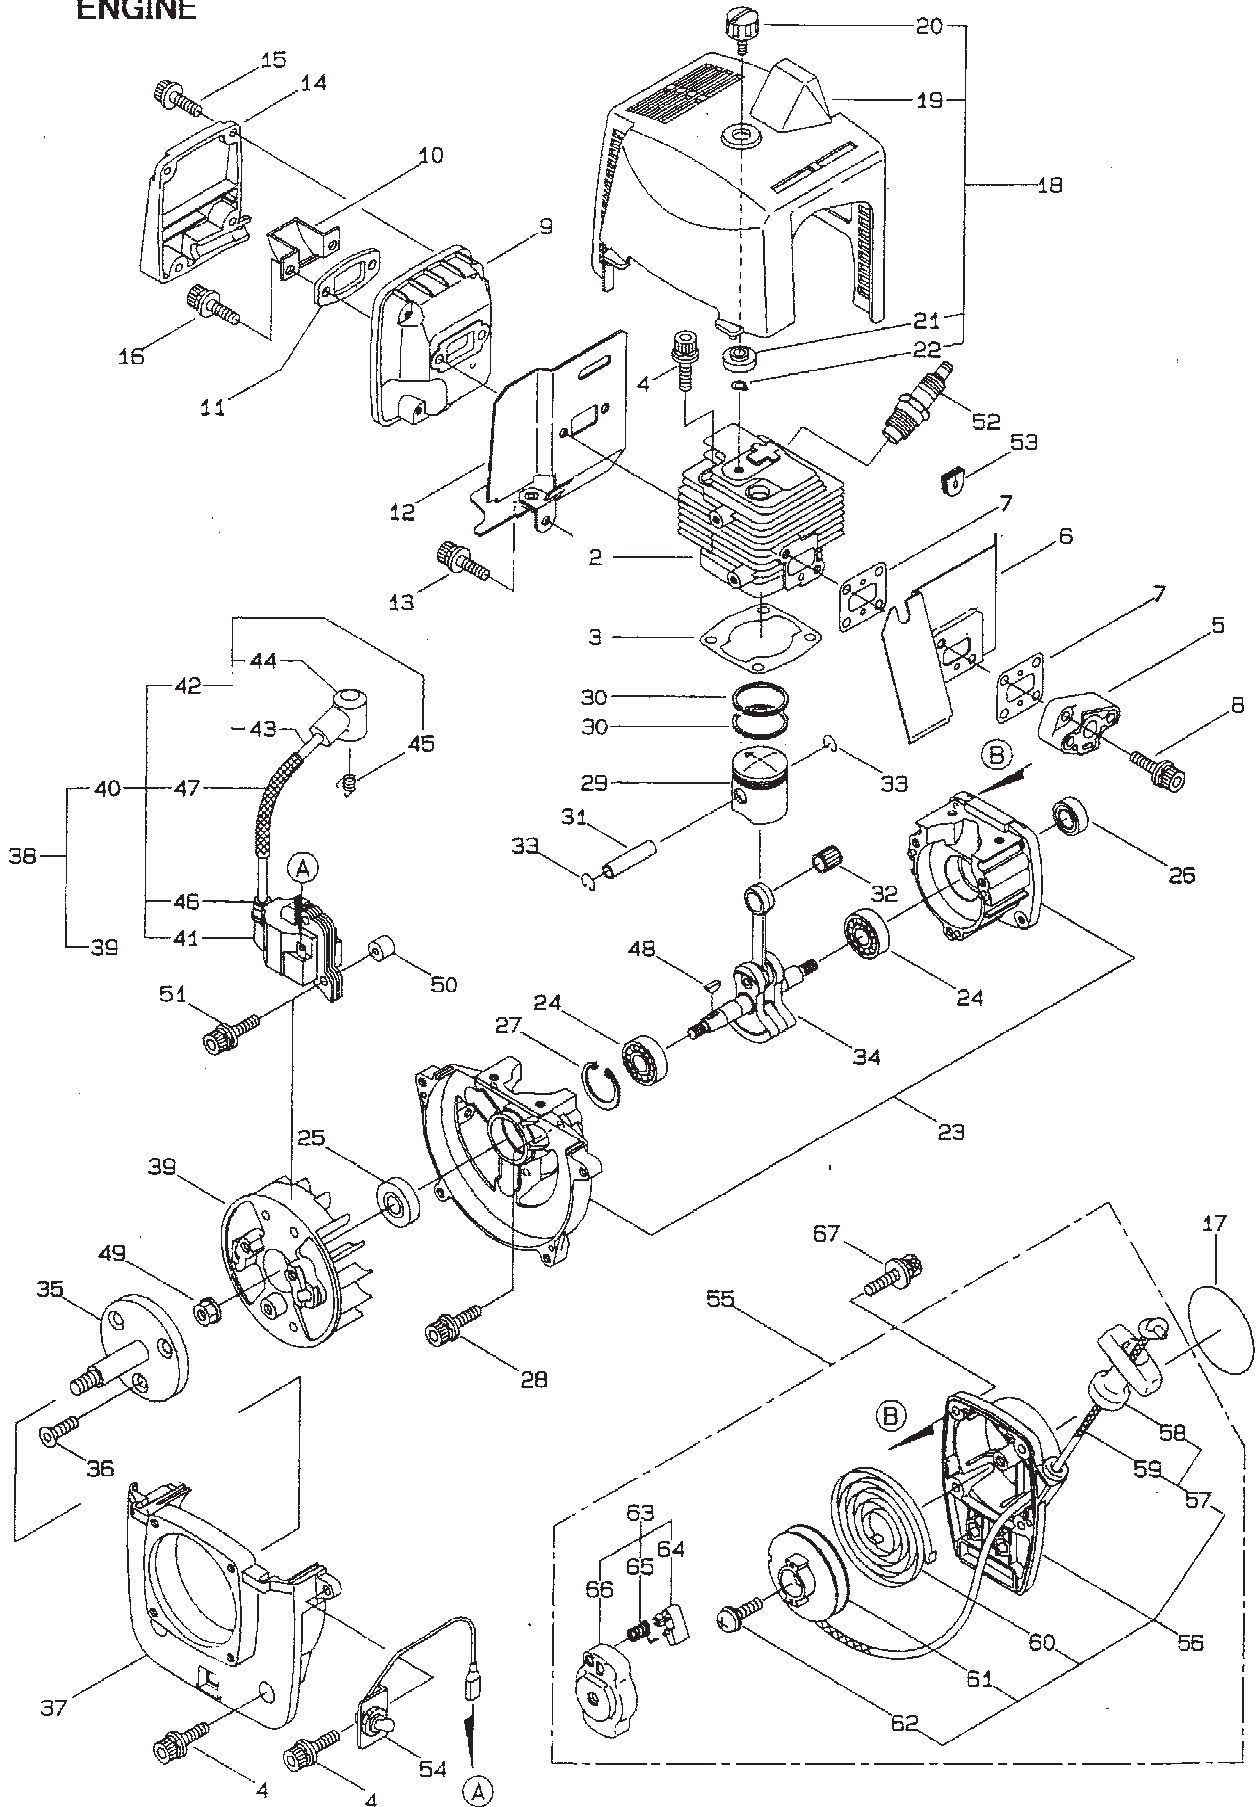

**2.MP2532E2
ENGINE**

Ref.No.	Part No.	Part Name	Q'ty	Remarks
2-1	850003	Engine	1	AE320/74
2-2	261360	Cylinder	1	New gasket required
2-3	262201	Gasket	1	
2-4	261250	Cap Screw	8	M5x20
2-5	261938	Insulator	1	New gasket required
2-6	261364	Air Duct	1	
2-7	261171	Gasket	2	
2-8	265924	Cap Screw	2	M5x25
2-9	261825	Muffler Body	1	New muffler cover required
2-10	261368	Deflector	1	
2-11	261986	Deflector Plate	1	
2-12	261833	Gasket	1	
2-13	261607	Cap Screw	1	M5x16
2-14	261372	Muffler Cover	1	New muffler body required
2-15	261250	Cap Screw	4	M5x20
2-16	261246	Cap Screw	2	M5x25
2-17	264525	Label	1	MARUYAMA
2-18	265304	Top Cover Ass'y	1	Incl.19-22
2-19	265305	Top Cover	1	
2-20	261018	Knob	1	
2-21	261020	Spacer	1	
2-22	261734	Snap Ring	1	#5
2-23	261379	Crankcase	1	
2-24	261384	Bearing	2	#6201C3
2-25	261385	Oil Seal	1	ISCD12327
2-26	261386	Oil Seal	1	ISCD12227
2-27	016732	Snap Ring	1	#32
2-28	261612	Cap Screw	3	M5x30
2-29	266980	Piston	1	
2-30	261390	Piston Ring	2	(2)Required
2-31	261555	Piston Pin	1	7x10x31.5L
2-32	261392	Bearing,Needle	1	KBK10x14x12.5x1
2-33	261393	Clip,Piston Pin	2	
2-34	261395	Crankshaft/Conn.Rod Ass'y	1	
2-35	265311	Shaft	1	
2-36	265312	Screw	3	M6x15
2-37	264104	Fan Cover	1	
2-38	267399	Magneto Ass'y	1	Incl.39-47
2-39	265307	Rotor/Fan	1	
2-40	267173	Ignition Coil Ass'y	1	Incl.41-47
2-41	267174	Coil	1	
2-42	267403	Spark Plug Wire Ass'y	1	Incl.43-45
2-43	267404	Spark Plug Wire	1	
2-44	261074	Plug Boot	1	
2-45	261075	Connector	1