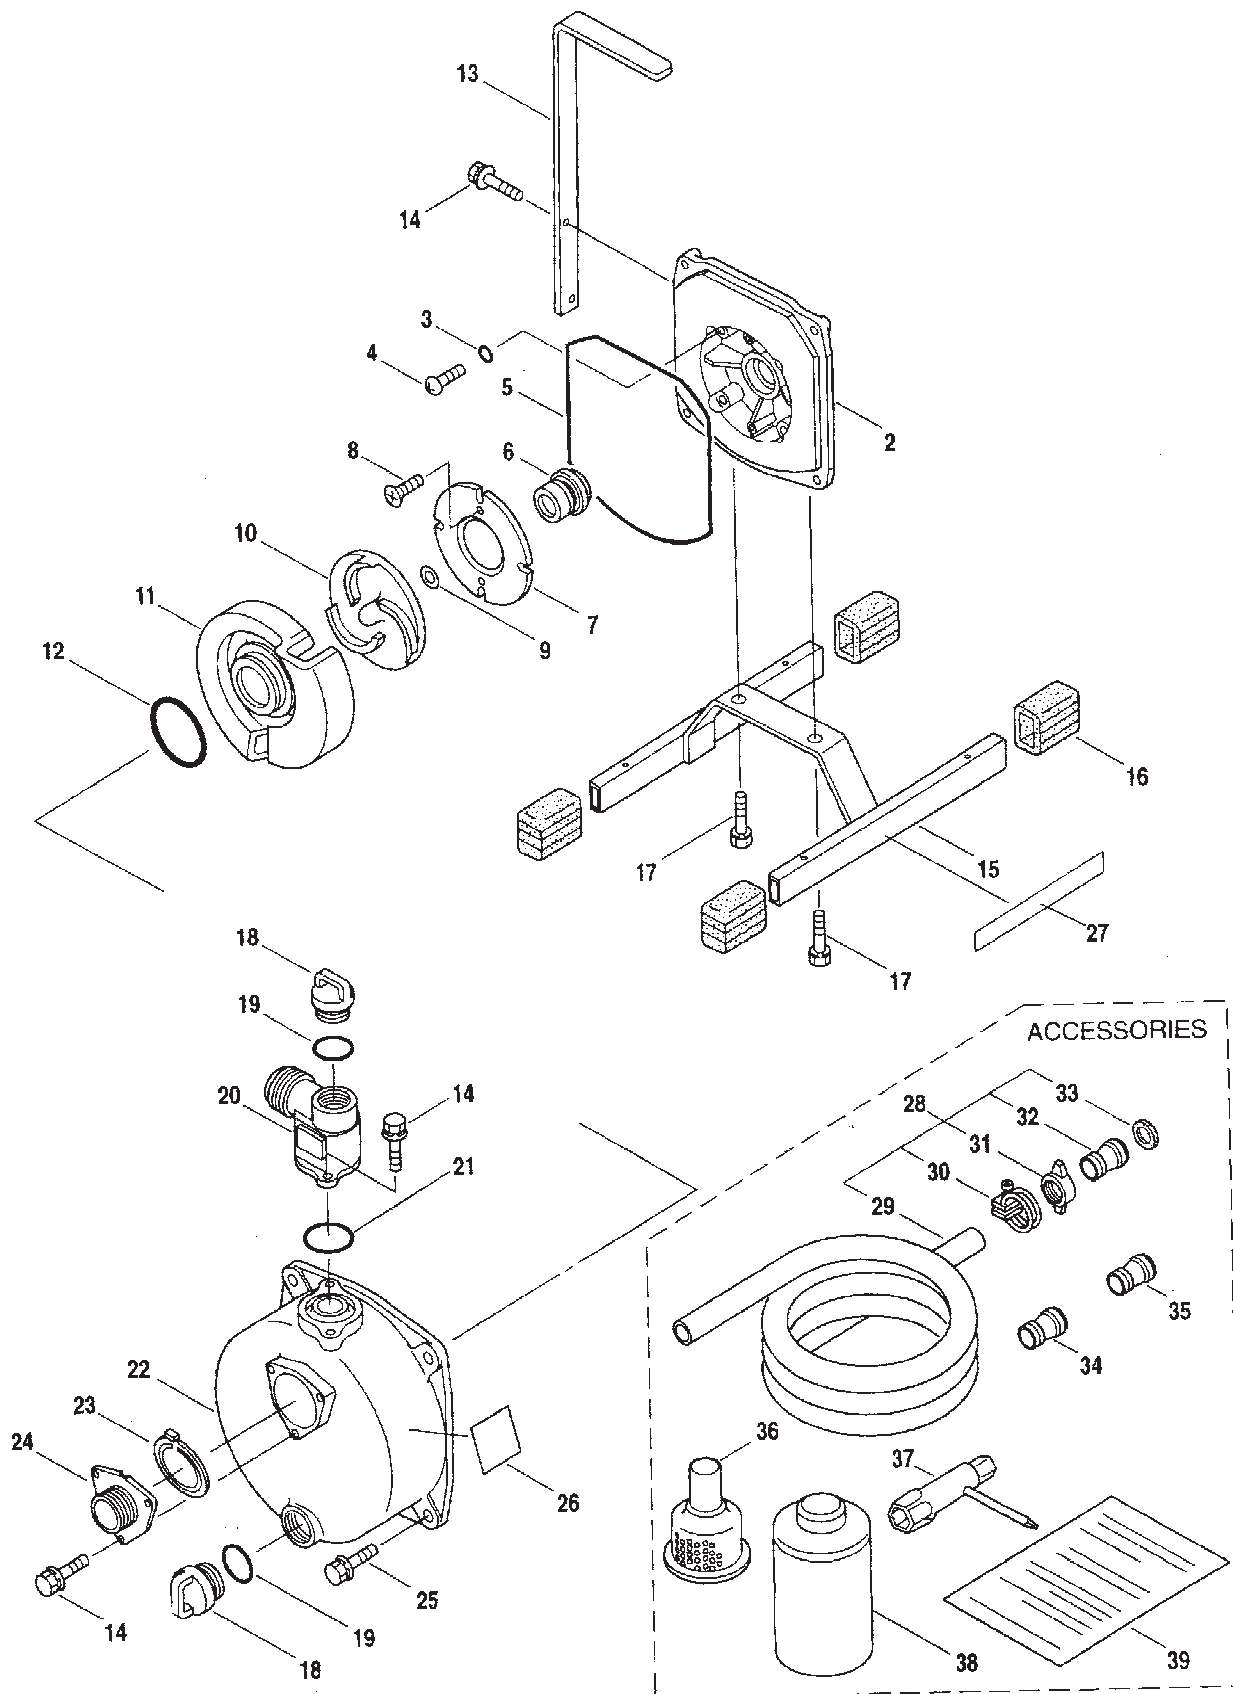

### CONTENTS

1• MAIN BODY, ACCESSORIES .....	1~ 2
2• ENGINE .....	3~ 6
3• CARBURETOR, FUEL TANK .....	7~ 8

2001.10.

**MARUYAMA**

P/N.521435

1. MP2532E2  
 MAIN BODY, ACCESSORIES

Ref.No.	Part No.	Part Name	Q'ty	Remarks
1-1	332200	MP2532E2	1	EXPORT
1-2	240750	Casing Cover	1	
1-3	013918	O-Ring	4	S5
1-4	550162	Screw	4	M5x0.8x40
1-5	014070	O-Ring	1	S150
1-6	240002	Mechanical Seal	1	
1-7	240654	Plate	1	
1-8	081709	Screw	2	M4x8
1-9	240760	Spacer	AR	8.5x12xt0.5
1-9	240761	Spacer	AR	8.5x12xt0.3
1-10	240772	Impeller	1	
1-11	240773	Scroll	1	
1-12	027533	O-Ring	1	P42
1-13	240779	Handle	1	
1-14	092519	Bolt	7	M6x16
1-15	240774	Base	1	
1-16	240017	Cushion Rubber	4	
1-17	092513	Bolt	2	M8x16
1-18	240012	Plug	2	M24
1-19	020285	O-Ring	2	P24
1-20	240556	Discharge Port	1	
1-21	014178	O-Ring	1	G35
1-22	240847	Casing	1	
1-23	240554	Check Valve	1	
1-24	240553	Suction Port	1	
1-25	092520	Bolt	4	M6x20
1-26	240776	Label	1	
1-27	120675	Label	1	Warning
1-28	240869	Suction Hose Ass'y	1	Incl.29-33
1-29	240027	Hose	1	25x3m
1-30	240030	Hose Band	3	
1-31	240028	Hose Coupling	2	PF1
1-32	240858	Hose Coupling	2	
1-33	240859	Packing	2	
1-34	240860	Hose Coupling	1	
1-35	240861	Hose Coupling	1	
1-36	240564	Strainer	1	
1-37	210418	Box Spanner	1	13x19x(+)
1-38	022540	Fuel Blending Bottle	1	
1-39	240850	Instruction Manual	1	